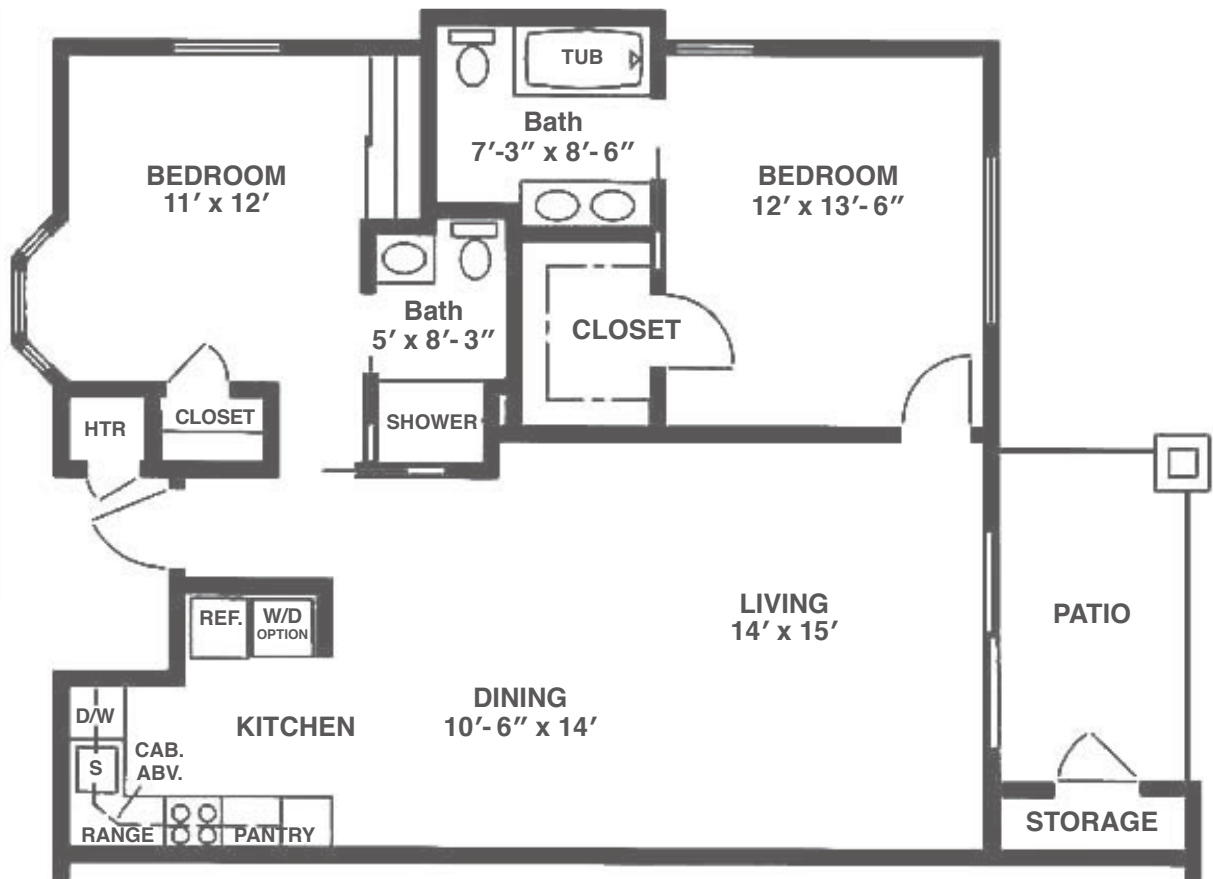

Two-Bedroom, Two-Bath Apartment

970 sq. ft.

Dimensions are approximate.

2550 Treasure Drive, Santa Barbara, CA 93105 (805) 569-8505 CovLivingSamarkand.org

Covenant Living Communities & Services is a ministry of the Evangelical Covenant Church and does not discriminate pursuant to the federal Fair Housing Act. All faiths and beliefs are welcome. RCFE License # 421702848 COA # 052