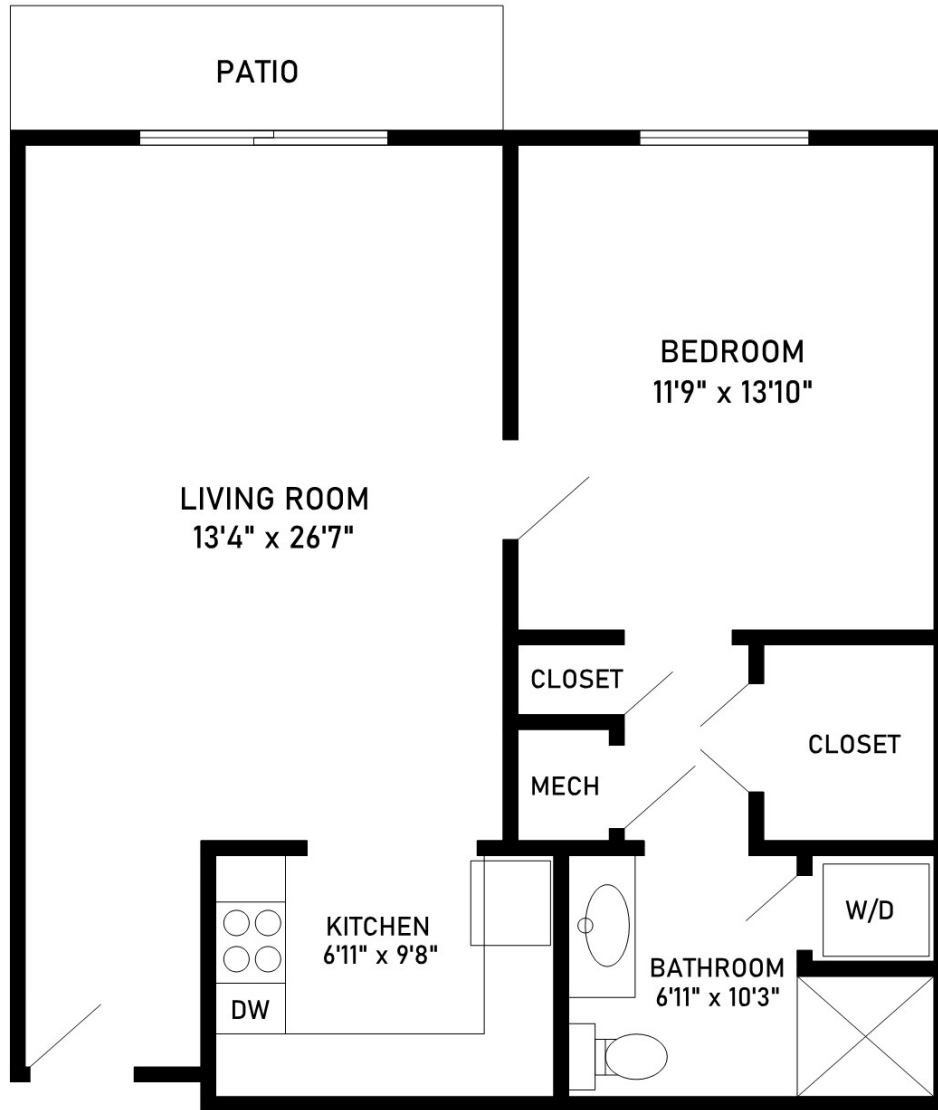

# One-Bedroom, One-Bath

703 sq. ft.

Dimensions are approximate.

2550 Treasure Drive, Santa Barbara, CA 93105 (805) 569-8505 CovLivingSamarkand.org

Covenant Living Communities & Services is a ministry of the Evangelical Covenant Church and does not discriminate pursuant to the federal Fair Housing Act. All faiths and beliefs are welcome. RCFE License # 421702848 COA # 052