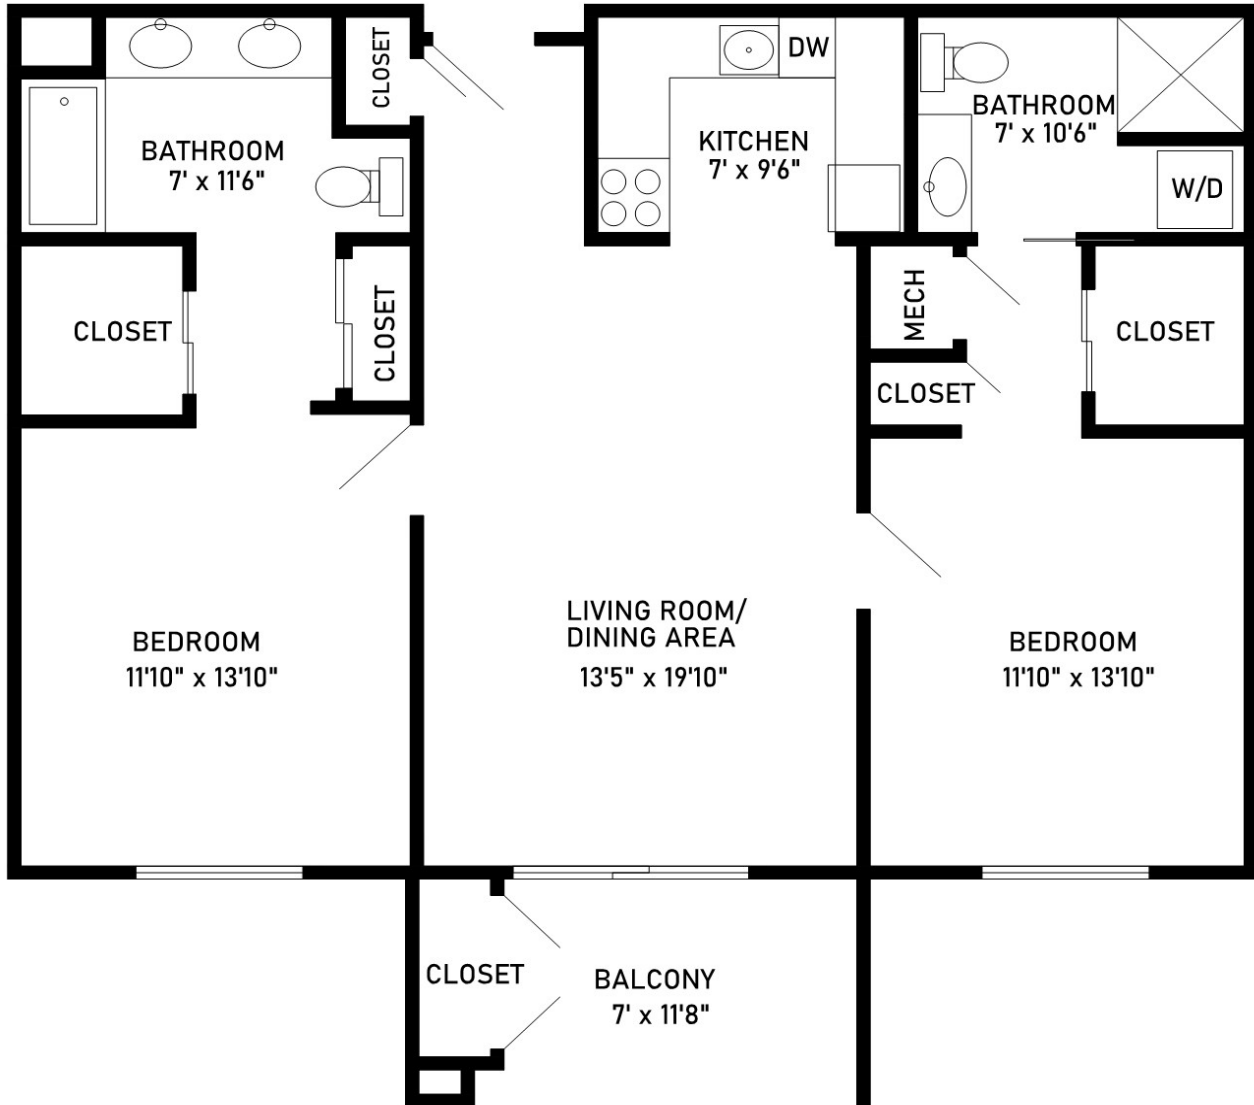

Two-Bedroom, Two-Bath

1,039 sq. ft.

Dimensions are approximate.

2550 Treasure Drive, Santa Barbara, CA 93105 (805) 569-8505 CovLivingSamarkand.org

Covenant Living Communities & Services is a ministry of the Evangelical Covenant Church and does not discriminate pursuant to the federal Fair Housing Act. All faiths and beliefs are welcome. RCFE License # 421702848 COA # 052