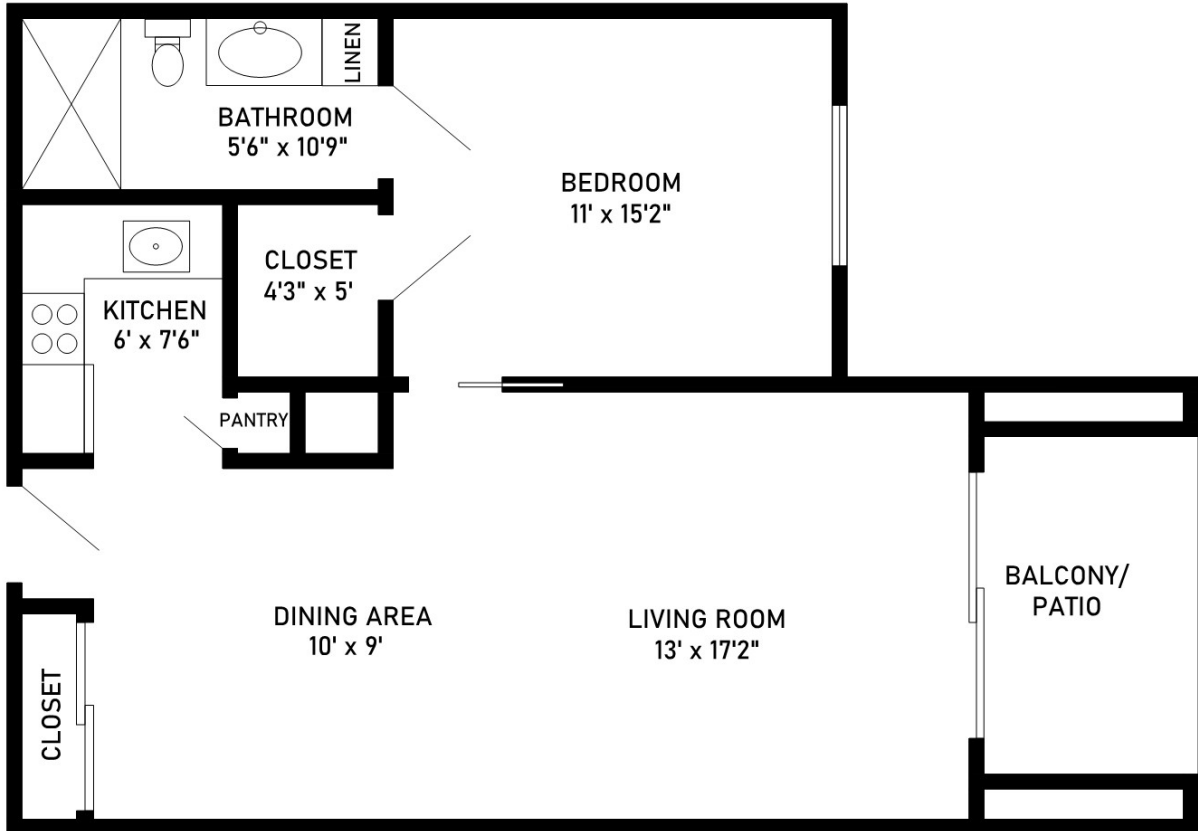

One-Bedroom, One-Bath

600 sq. ft.

Dimensions are approximate.

2550 Treasure Drive, Santa Barbara, CA 93105 (805) 569-8505 CovLivingSamarkand.org

Covenant Living Communities & Services is a ministry of the Evangelical Covenant Church and does not discriminate pursuant to the federal Fair Housing Act. All faiths and beliefs are welcome. RCFE License # 421702848 COA # 052