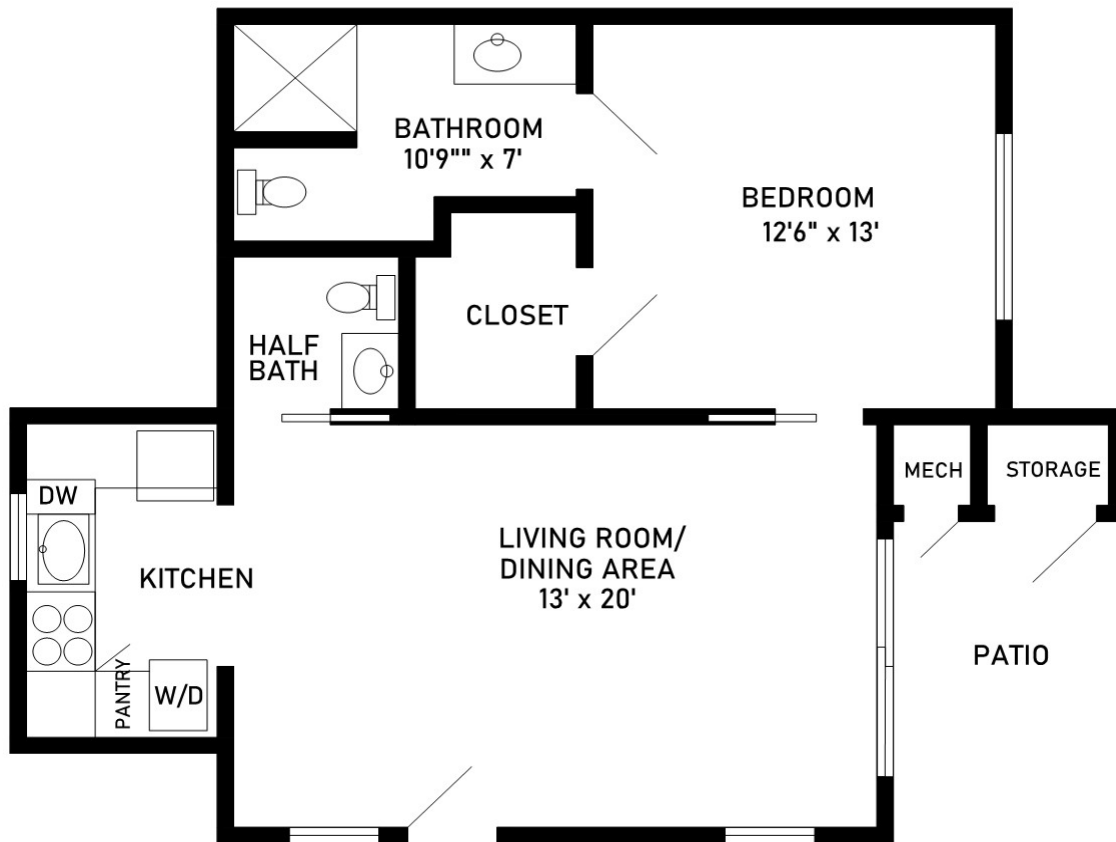

# One-Bedroom, One Half-Bath

700 sq. ft.

Dimensions are approximate.

2550 Treasure Drive, Santa Barbara, CA 93105 (805) 569-8505 CovLivingSamarkand.org

Covenant Living Communities & Services is a ministry of the Evangelical Covenant Church and does not discriminate pursuant to the federal Fair Housing Act. All faiths and beliefs are welcome. RCFE License # 421702848 COA # 052