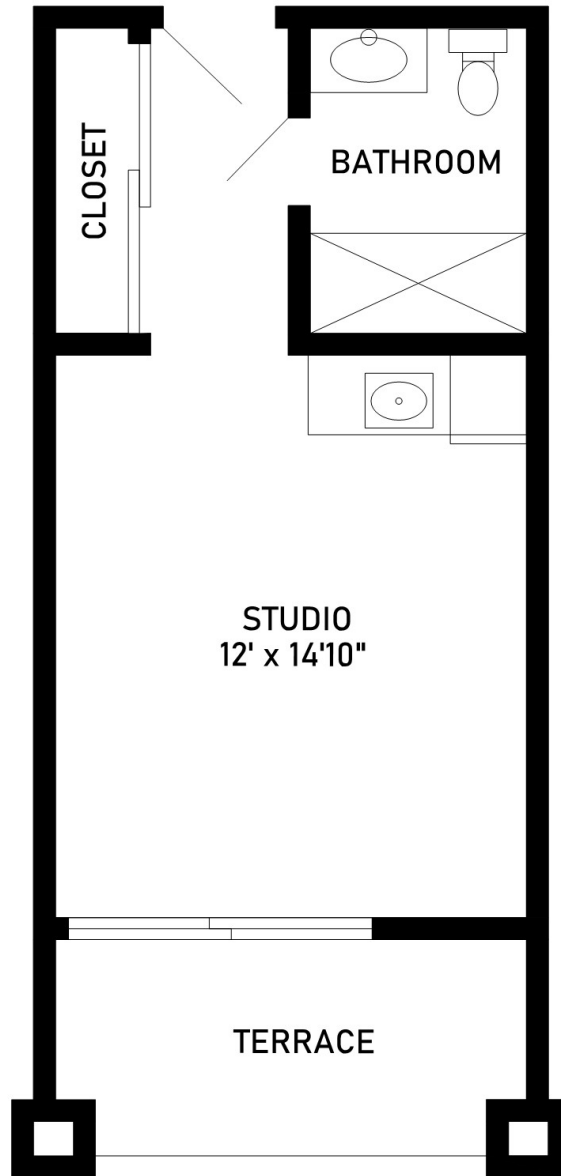

Assisted Living  
Studio - B

306 sq. ft.

Dimensions are approximate.

2550 Treasure Drive, Santa Barbara, CA 93105 (805) 569-8506 CovLivingSamarkand.org

Covenant Living Communities & Services is a ministry of the Evangelical Covenant Church and does not discriminate pursuant to the federal Fair Housing Act. All faiths and beliefs are welcome. RCFE License # 421702848 COA # 052