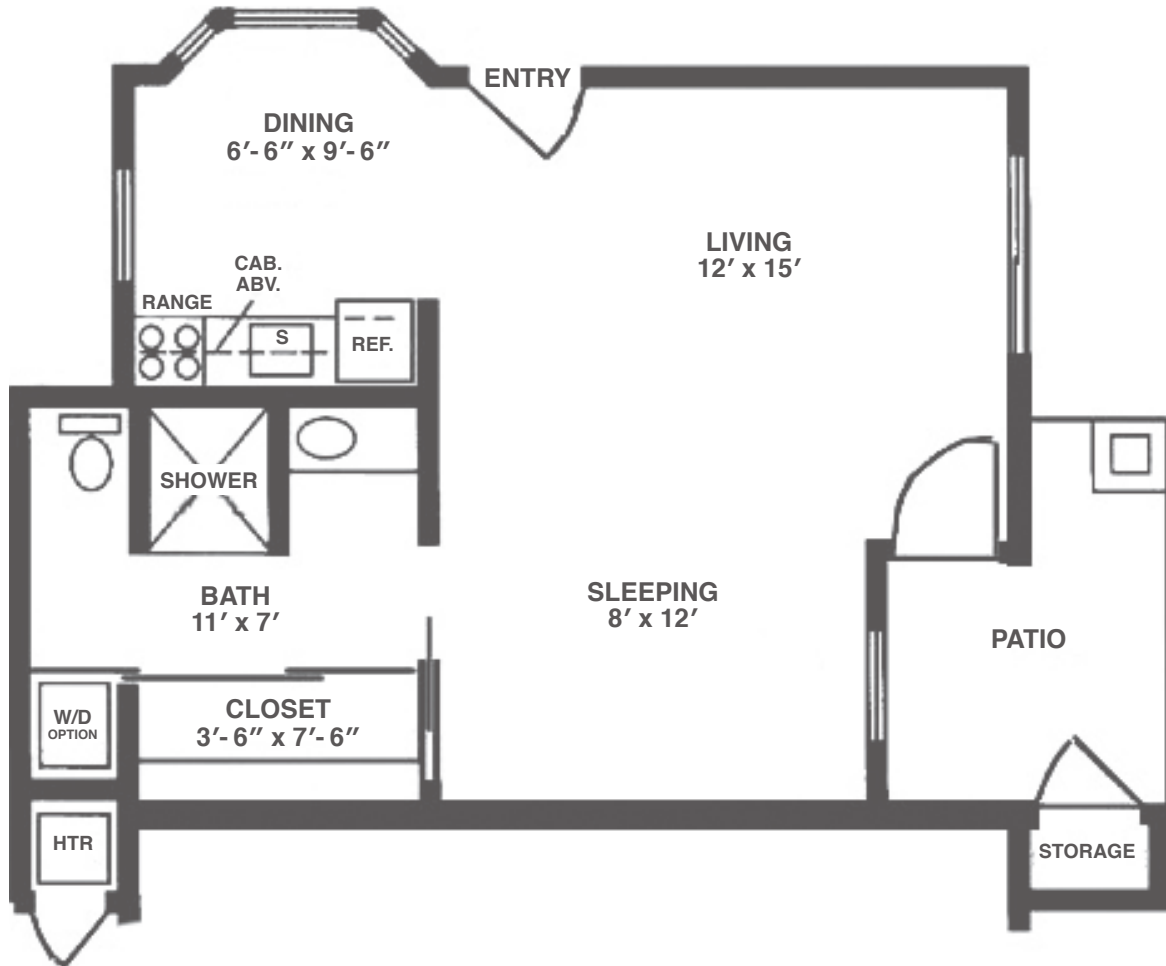

Studio/Alcove Apartment

520 sq. ft.

Dimensions are approximate.

2550 Treasure Drive, Santa Barbara, CA 93105 (805) 569-8505 CovLivingSamarkand.org

Covenant Living Communities & Services is a ministry of the Evangelical Covenant Church and does not discriminate pursuant to the federal Fair Housing Act. All faiths and beliefs are welcome. RCFE License # 421702848 COA # 052