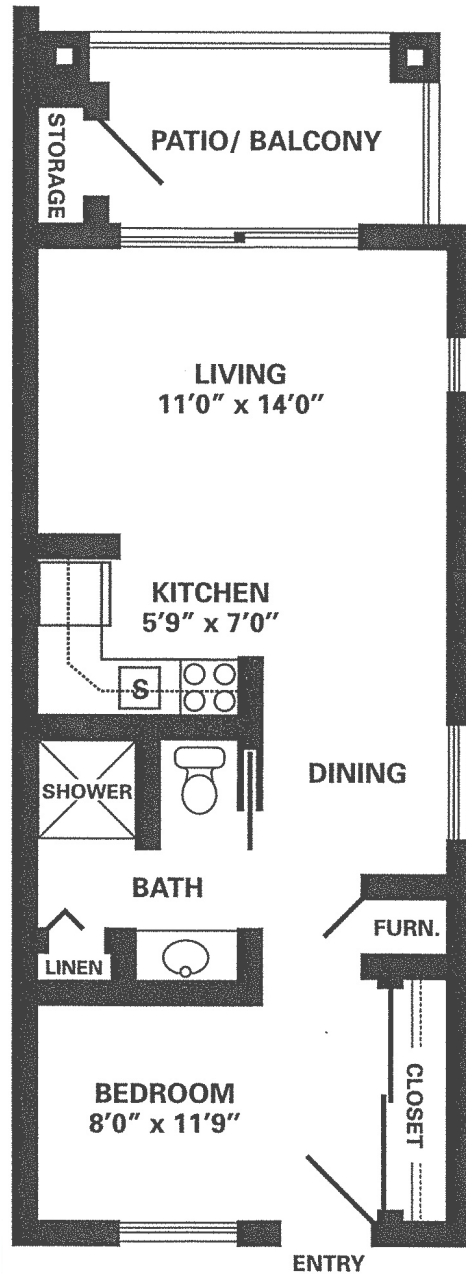

Studio/Alcove Apartment

510 sq. ft.

Dimensions are approximate.

2550 Treasure Drive, Santa Barbara, CA 93105 (805) 569-8505 CovLivingSamarkand.org

Covenant Living Communities & Services is a ministry of the Evangelical Covenant Church and does not discriminate pursuant to the federal Fair Housing Act. All faiths and beliefs are welcome. RCFE License # 421702848 COA # 052