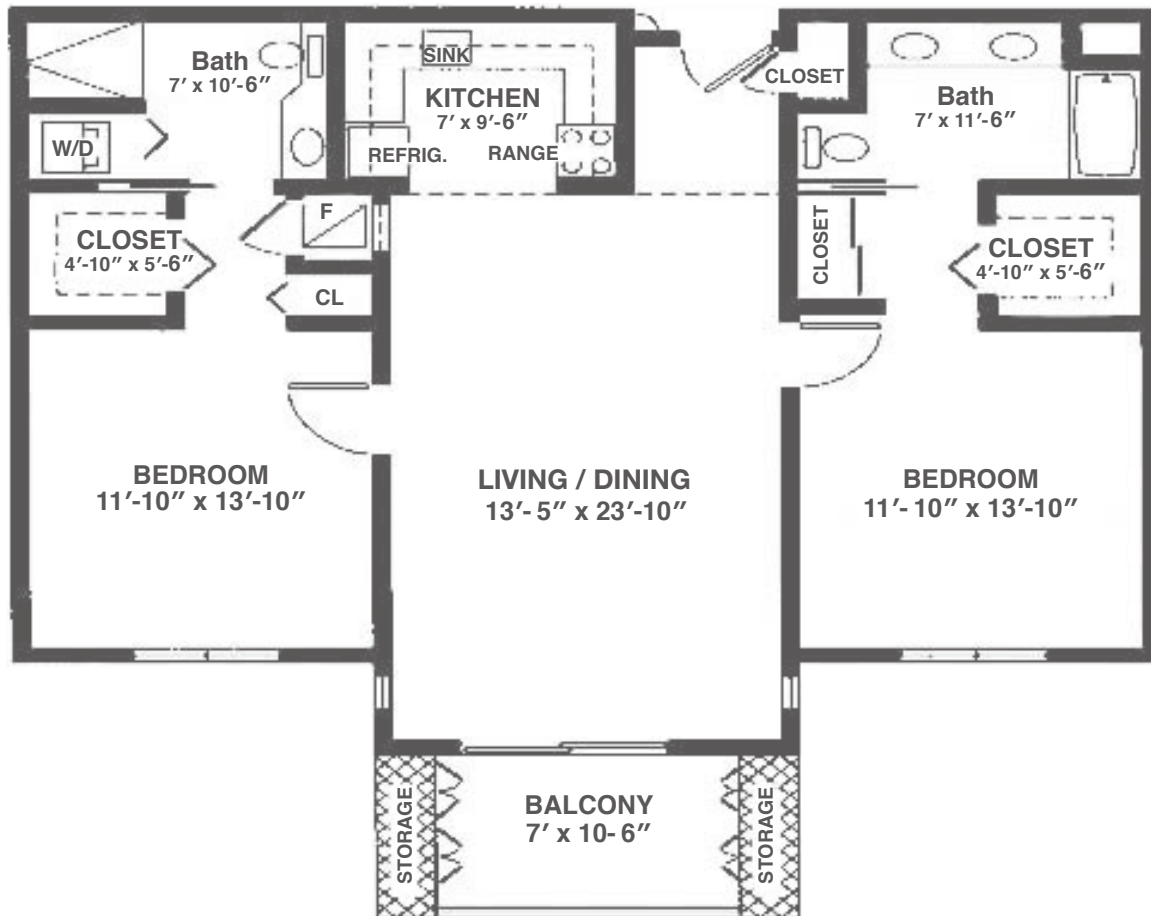

Two-Bedroom, Two-Bath Apartment

Dimensions are approximate.

2550 Treasure Drive, Santa Barbara, CA 93105 (805) 569-8505 CovLivingSamarkand.org

Covenant Living Communities & Services is a ministry of the Evangelical Covenant Church and does not discriminate pursuant to the federal Fair Housing Act. All faiths and beliefs are welcome. RCFE License # 421702848 COA # 052