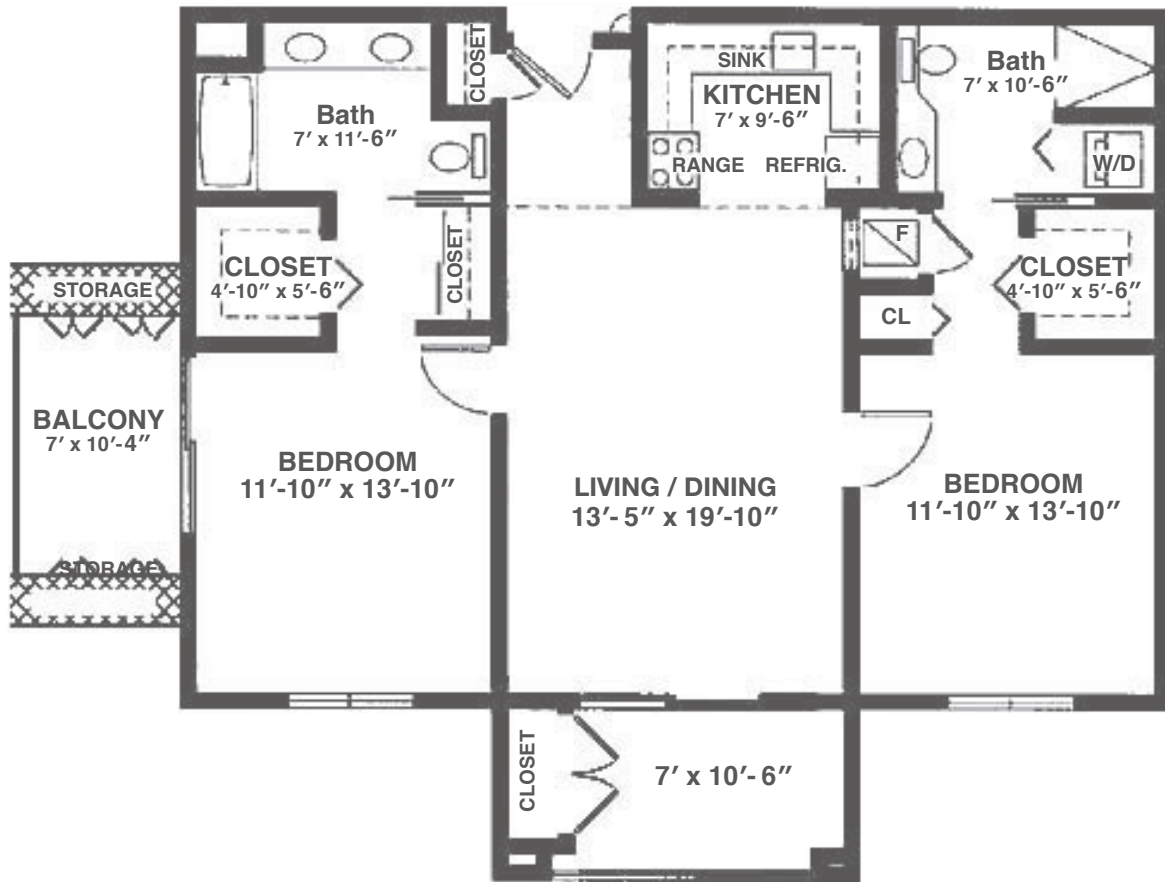

# Two-Bedroom, Two-Bath Apartment

Dimensions are approximate.

2550 Treasure Drive, Santa Barbara, CA 93105 (805) 569-8505 CovLivingSamarkand.org

Covenant Living Communities & Services is a ministry of the Evangelical Covenant Church and does not discriminate pursuant to the federal Fair Housing Act. All faiths and beliefs are welcome. RCFE License # 421702848 COA # 052