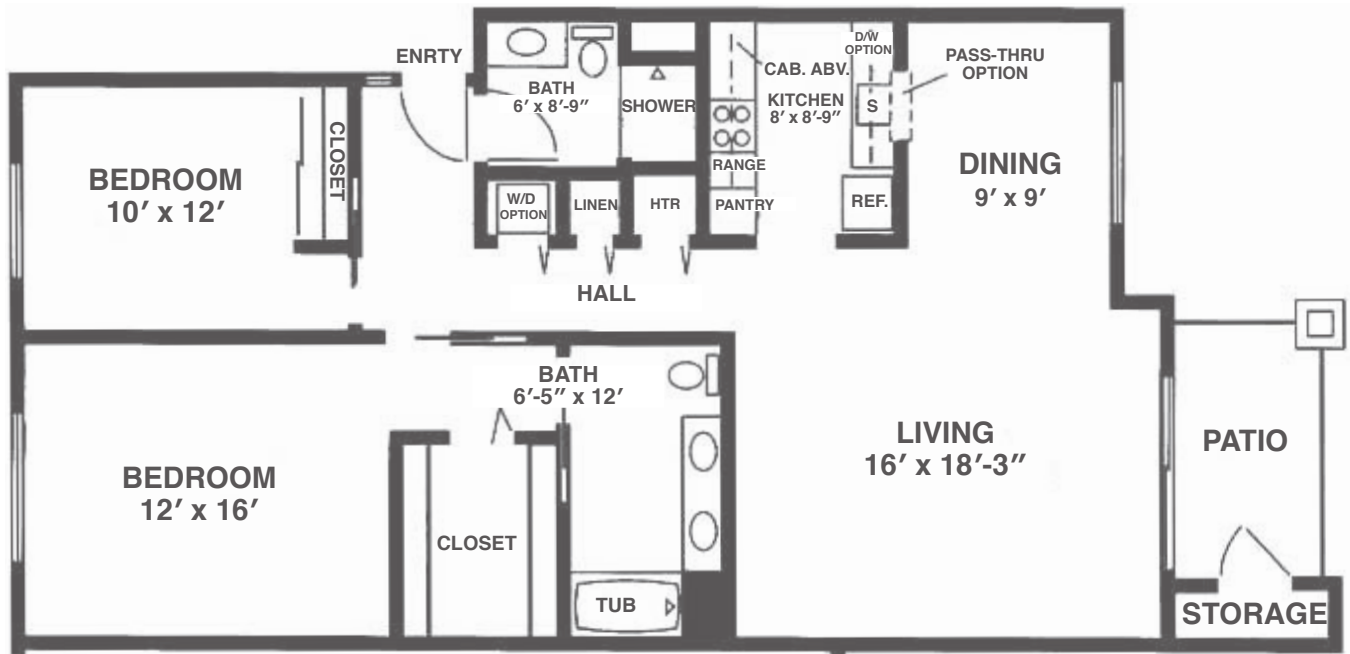

# Two-Bedroom, Two-Bath Apartment

1,185 sq. ft.

Dimensions are approximate.

2550 Treasure Drive, Santa Barbara, CA 93105 (805) 569-8505 CovLivingSamarkand.org

Covenant Living Communities & Services is a ministry of the Evangelical Covenant Church and does not discriminate pursuant to the federal Fair Housing Act. All faiths and beliefs are welcome. RCFE License # 421702848 COA # 052