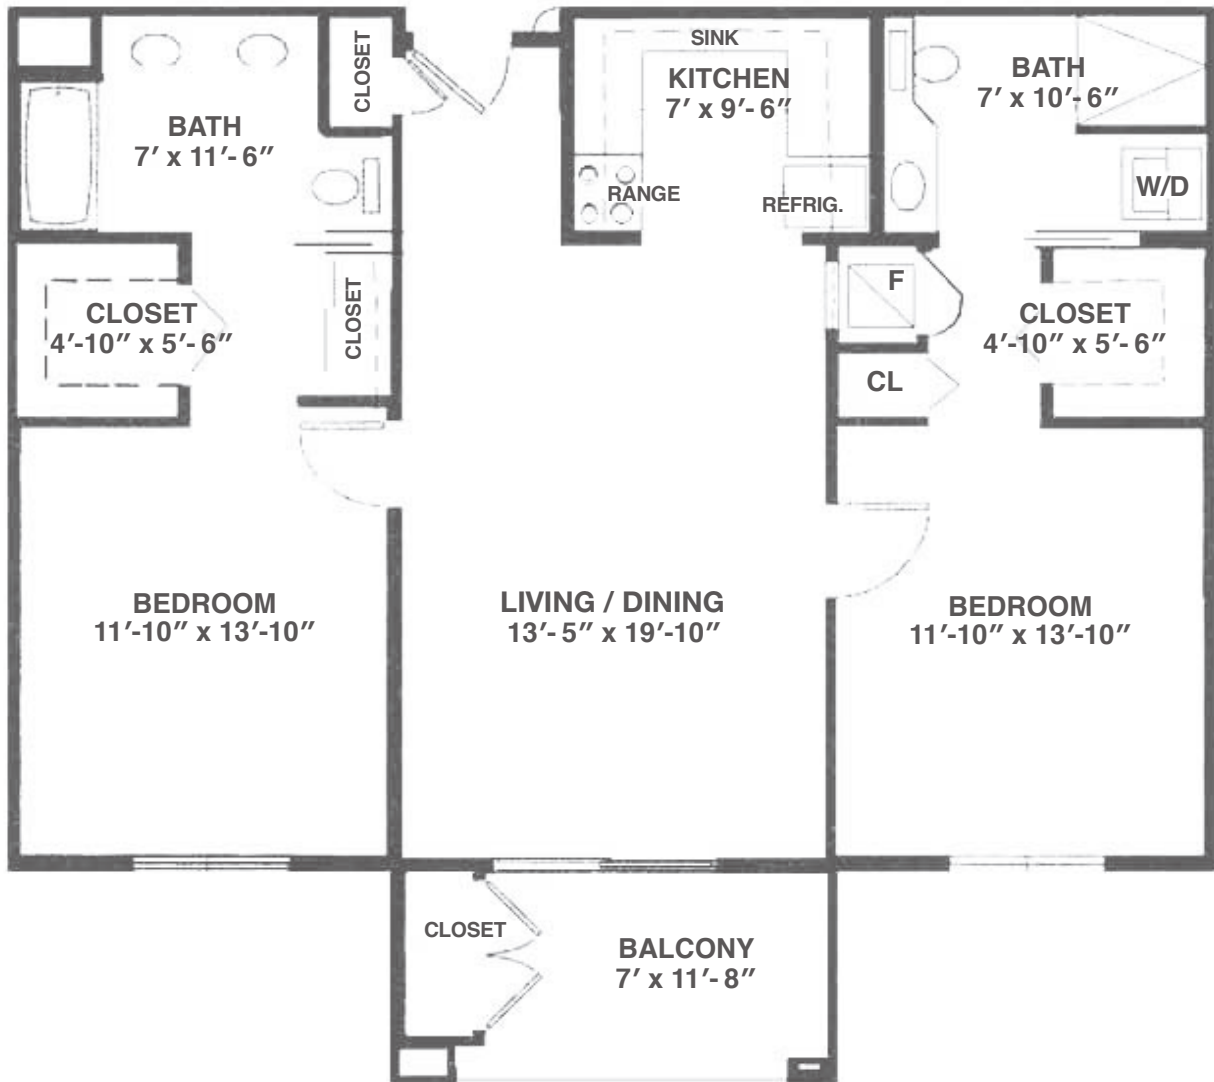

Two-Bedroom, Two-Bath Apartment

1,039 sq. ft.

Dimensions are approximate.

2550 Treasure Drive, Santa Barbara, CA 93105 (805) 569-8505 CovLivingSamarkand.org

Covenant Living Communities & Services is a ministry of the Evangelical Covenant Church and does not discriminate pursuant to the federal Fair Housing Act. All faiths and beliefs are welcome. RCFE License # 421702848 COA # 052