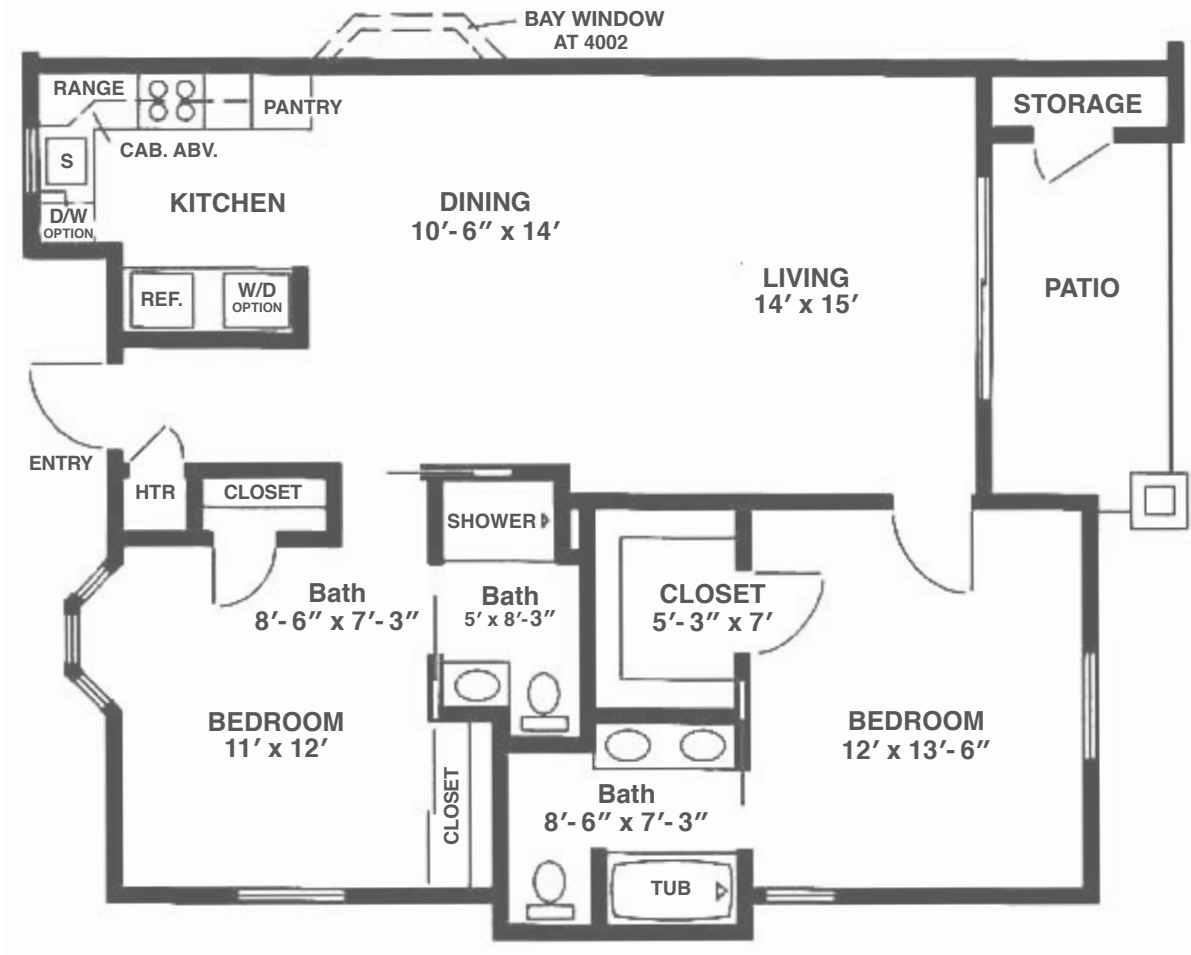

Two-Bedroom, Two-Bath Apartment

1,010 sq. ft.

Dimensions are approximate.

2550 Treasure Drive, Santa Barbara, CA 93105 (805) 569-8505 CovLivingSamarkand.org

Covenant Living Communities & Services is a ministry of the Evangelical Covenant Church and does not discriminate pursuant to the federal Fair Housing Act. All faiths and beliefs are welcome. RCFE License # 421702848 COA # 052