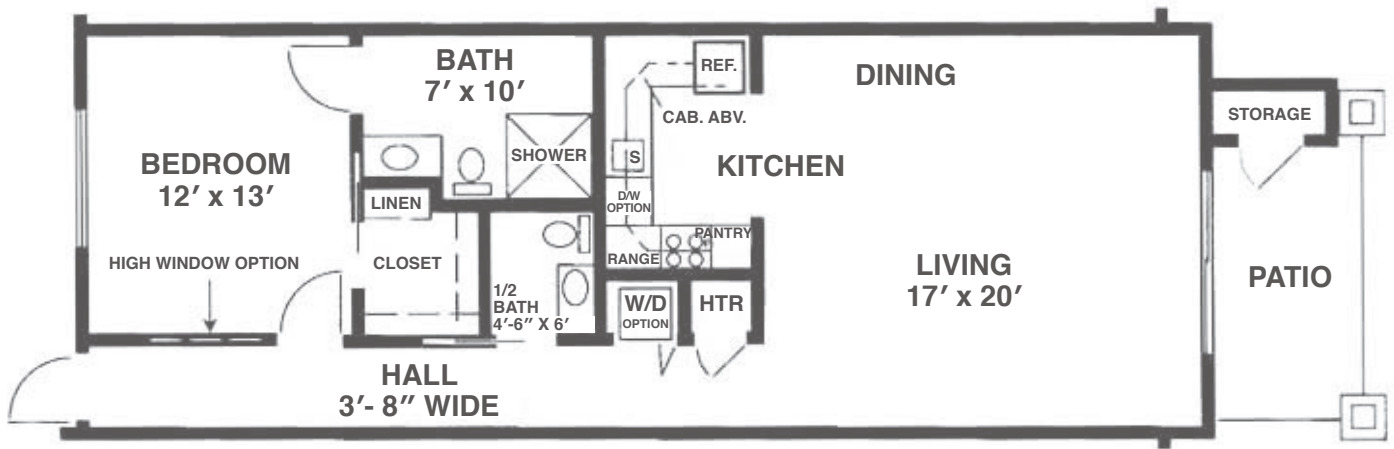

One-Bedroom, One and Half Bath Apartment

885 sq. ft.

Dimensions are approximate.

2550 Treasure Drive, Santa Barbara, CA 93105 (805) 569-8505 CovLivingSamarkand.org

Covenant Living Communities & Services is a ministry of the Evangelical Covenant Church and does not discriminate pursuant to the federal Fair Housing Act. All faiths and beliefs are welcome. RCFE License # 421702848 COA # 052