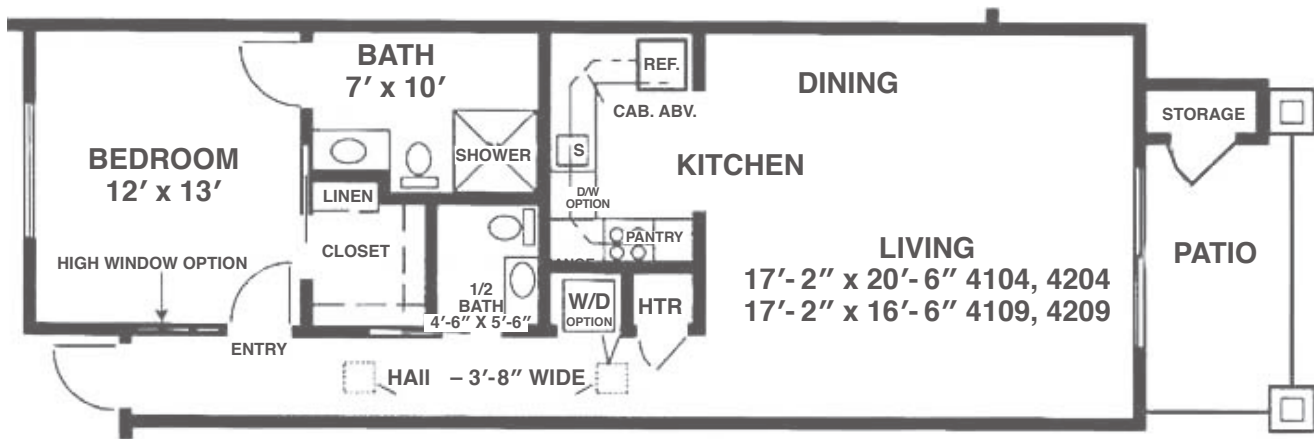

One-Bedroom, One and Half Bath Apartment

815 sq. ft.

Dimensions are approximate.

2550 Treasure Drive, Santa Barbara, CA 93105 (805) 569-8505 CovLivingSamarkand.org

Covenant Living Communities & Services is a ministry of the Evangelical Covenant Church and does not discriminate pursuant to the federal Fair Housing Act. All faiths and beliefs are welcome. RCFE License # 421702848 COA # 052