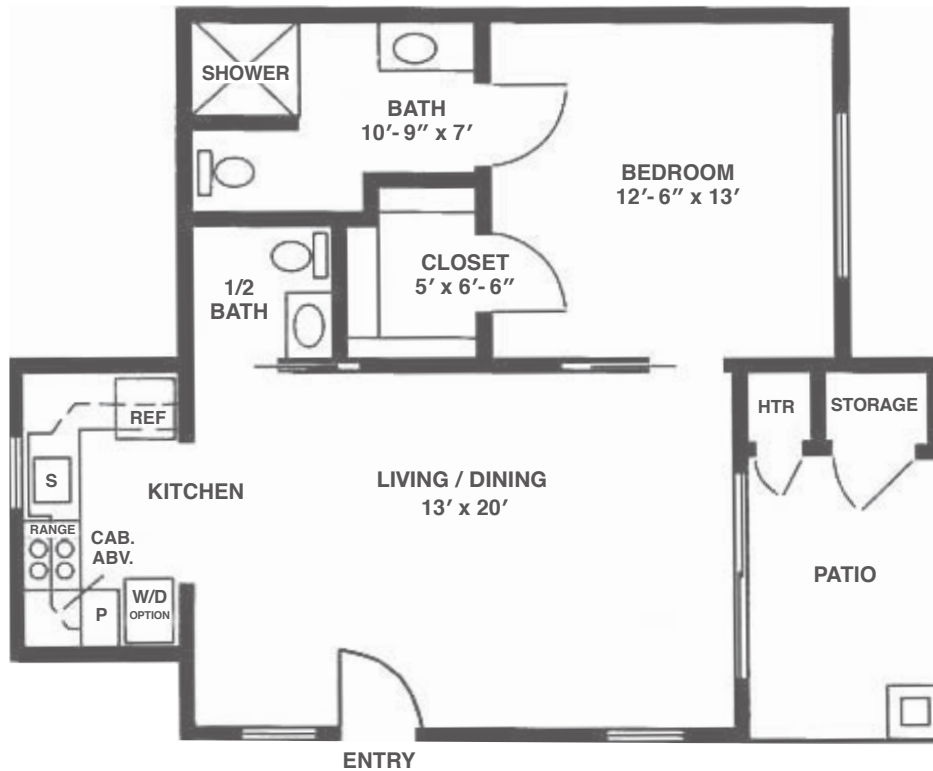

One-Bedroom, One and Half Bath Apartment

700 sq. ft.

Dimensions are approximate.

2550 Treasure Drive, Santa Barbara, CA 93105 (805) 569-8505 CovLivingSamarkand.org

Covenant Living Communities & Services is a ministry of the Evangelical Covenant Church and does not discriminate pursuant to the federal Fair Housing Act. All faiths and beliefs are welcome. RCFE License # 421702848 COA # 052