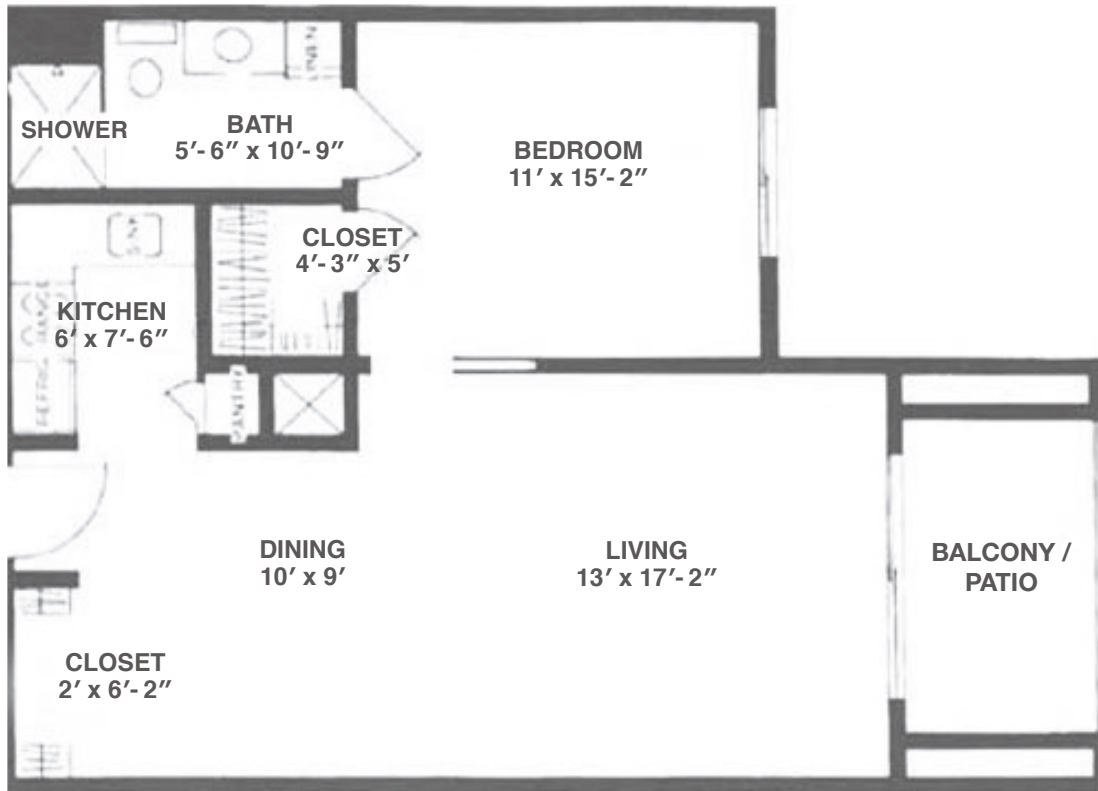

# One-Bedroom, One-Bath Apartment

600 sq. ft.

Dimensions are approximate.

2550 Treasure Drive, Santa Barbara, CA 93105 (805) 569-8505 CovLivingSamarkand.org

Covenant Living Communities & Services is a ministry of the Evangelical Covenant Church and does not discriminate pursuant to the federal Fair Housing Act. All faiths and beliefs are welcome. RCFE License # 421702848 COA # 052