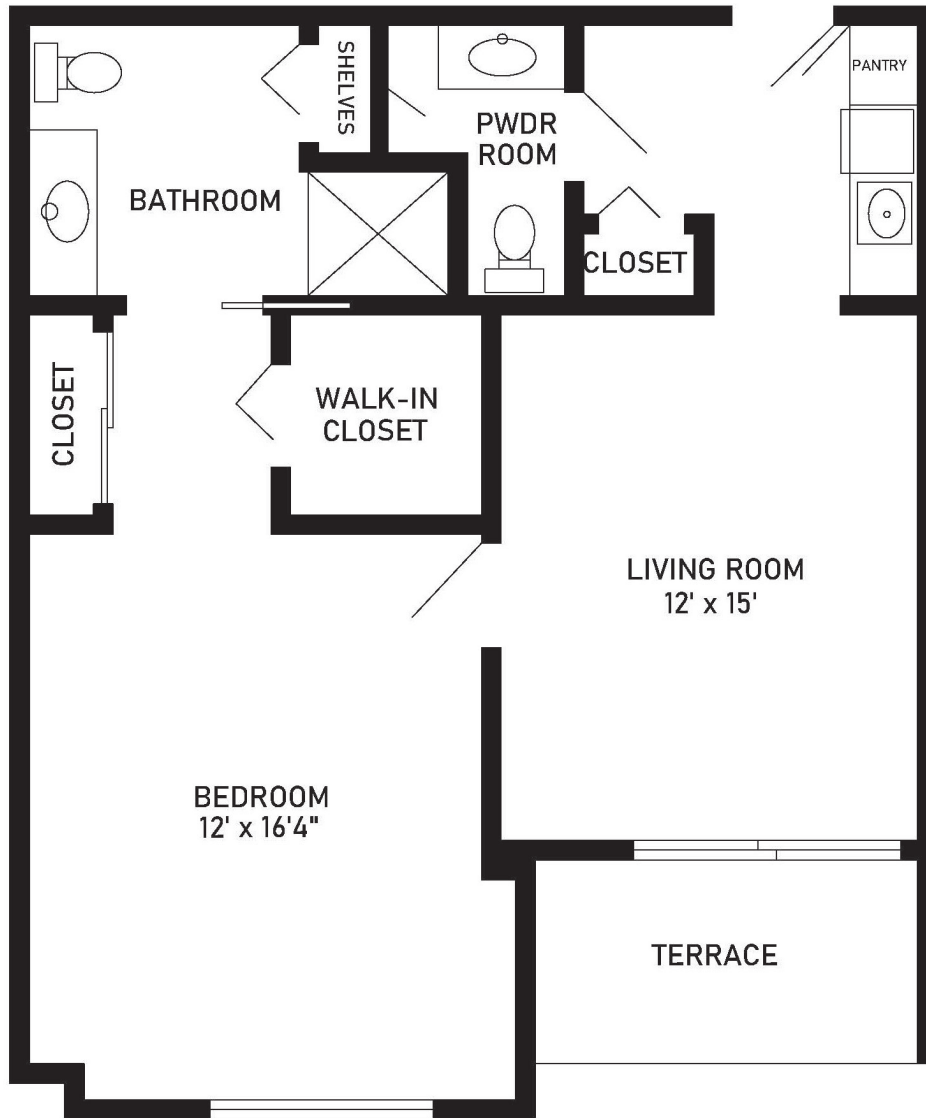

Assisted Living  
One-Bedroom, One Half-Bath

710 sq. ft.

Dimensions are approximate.

2550 Treasure Drive, Santa Barbara, CA 93105 (805) 569-8506 CovLivingSamarkand.org

Covenant Living Communities & Services is a ministry of the Evangelical Covenant Church and does not discriminate pursuant to the federal Fair Housing Act. All faiths and beliefs are welcome. RCFE License # 421702848 COA # 052