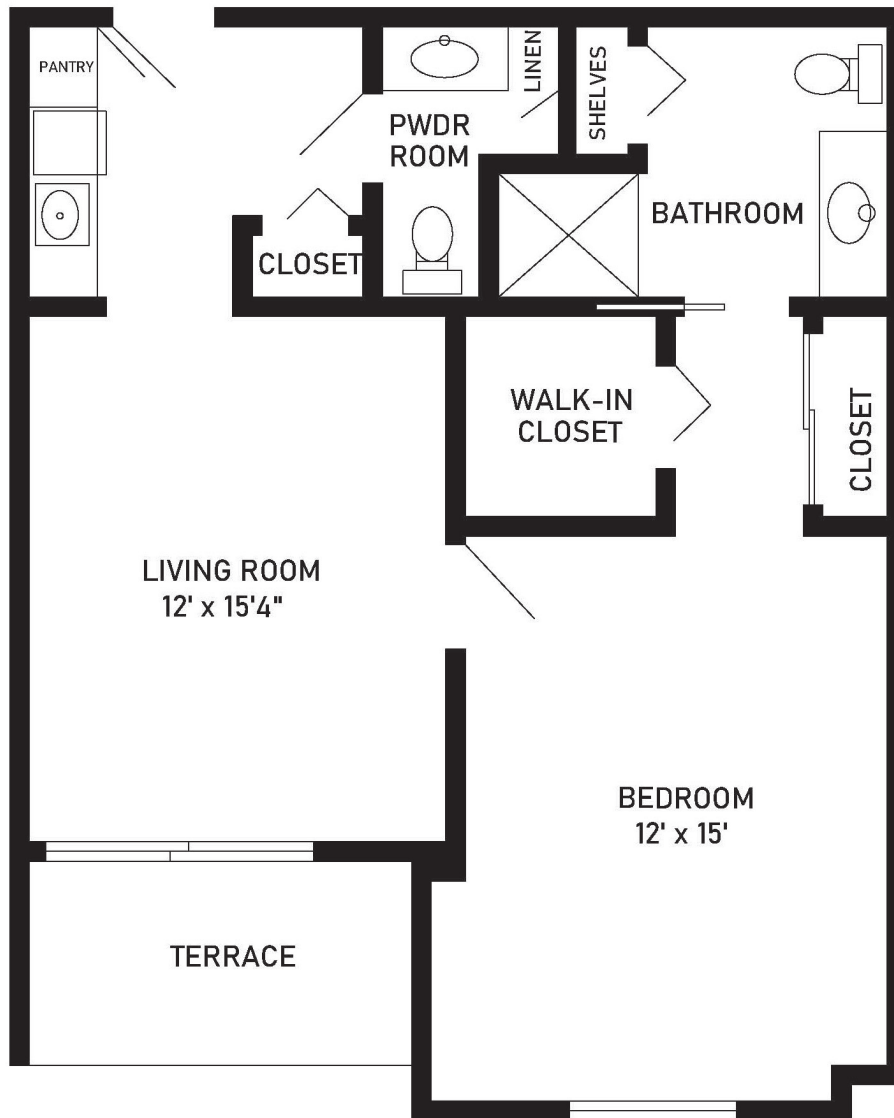

Assisted Living
One-Bedroom, One Half-Bath - C

691 sq. ft.

Dimensions are approximate.

2550 Treasure Drive, Santa Barbara, CA 93105 (805) 569-8506 CovLivingSamarkand.org

Covenant Living Communities & Services is a ministry of the Evangelical Covenant Church and does not discriminate pursuant to the federal Fair Housing Act. All faiths and beliefs are welcome. RCFE License # 421702848 COA # 052