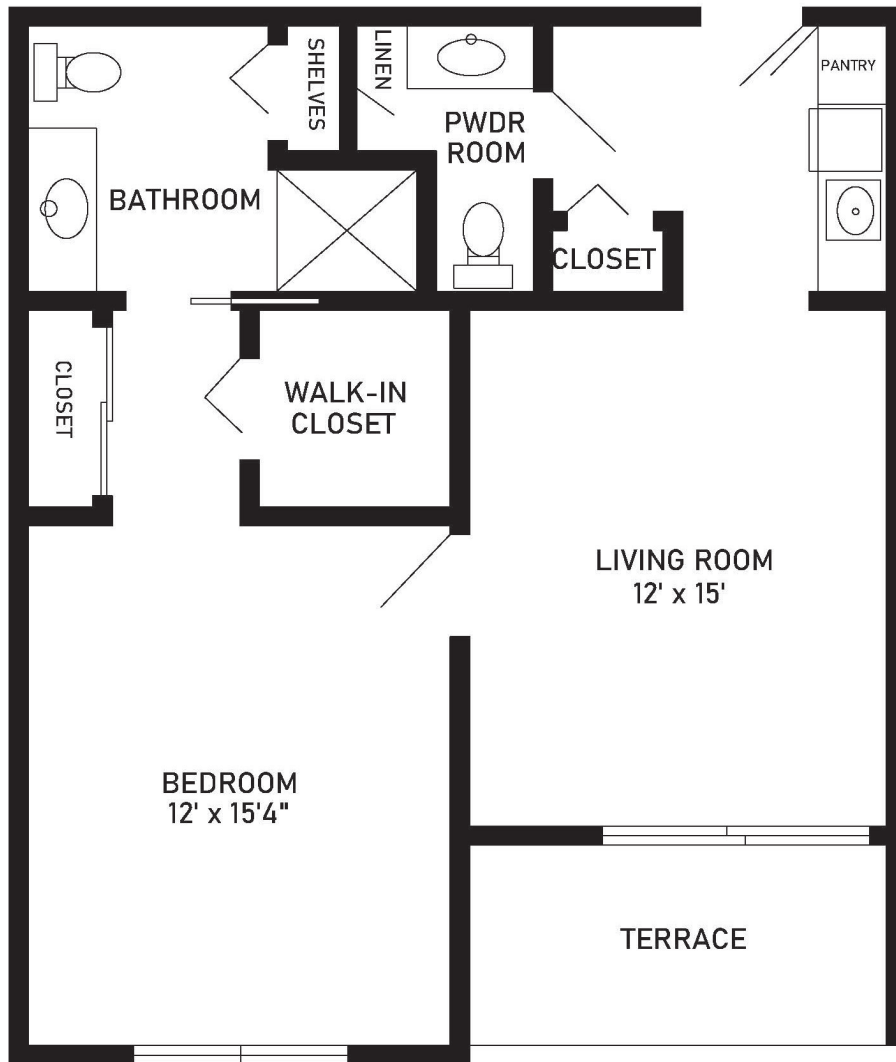

Assisted Living
One-Bedroom, One Half-Bath - B

691 sq. ft.

Dimensions are approximate.

2550 Treasure Drive, Santa Barbara, CA 93105 (805) 569-8506 CovLivingSamarkand.org

Covenant Living Communities & Services is a ministry of the Evangelical Covenant Church and does not discriminate pursuant to the federal Fair Housing Act. All faiths and beliefs are welcome. RCFE License # 421702848 COA # 052